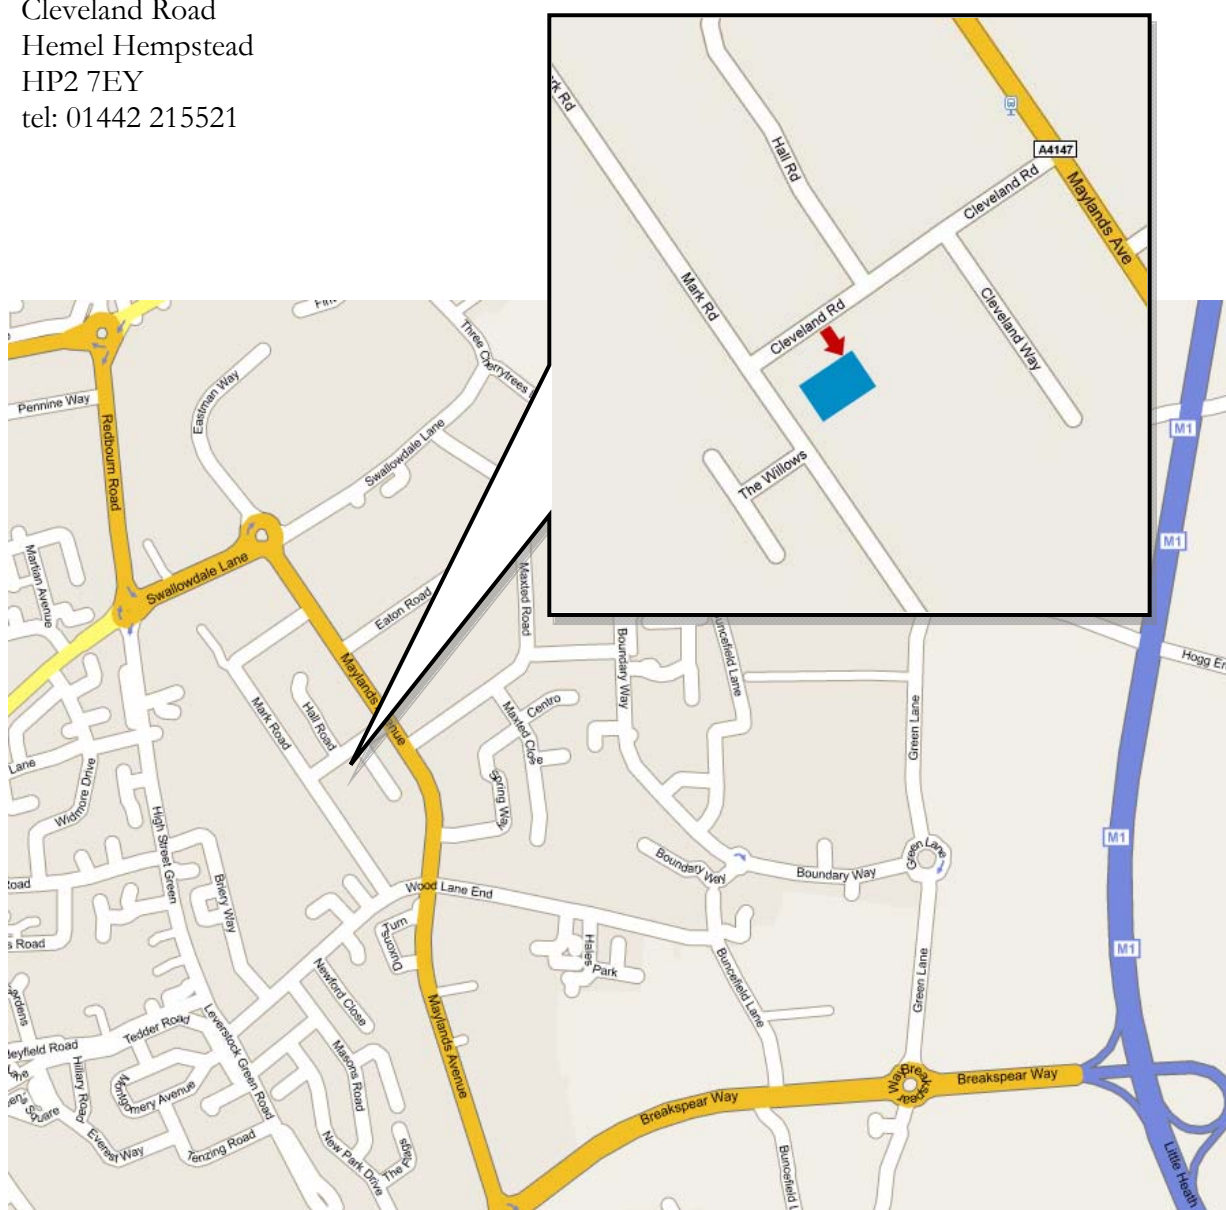

The Morrisby Organisation

Focus 31 North
Cleveland Road
Hemel Hempstead
HP2 7EY
tel: 01442 215521

By car:

From M1, take the A414 exit (junction 8) to Hemel Hempstead, continue on Breakspear Way. At the second roundabout take the 3rd exit onto Maylands Avenue (A4147). Turn left onto Cleveland Road. You will find us on the left, the last building before you reach the end of the road.

From A41, take the A414 exit to Hemel Hempstead, continue on Two Waters Road. At the roundabout take the 3rd exit onto A414 (St Albans Road). Continue along St Albans Road (A414), at 3rd roundabout take the 1st exit onto Maylands Avenue (A4147). Turn left onto Cleveland Road. You will find us on the left, the last building before you reach the end of the road.