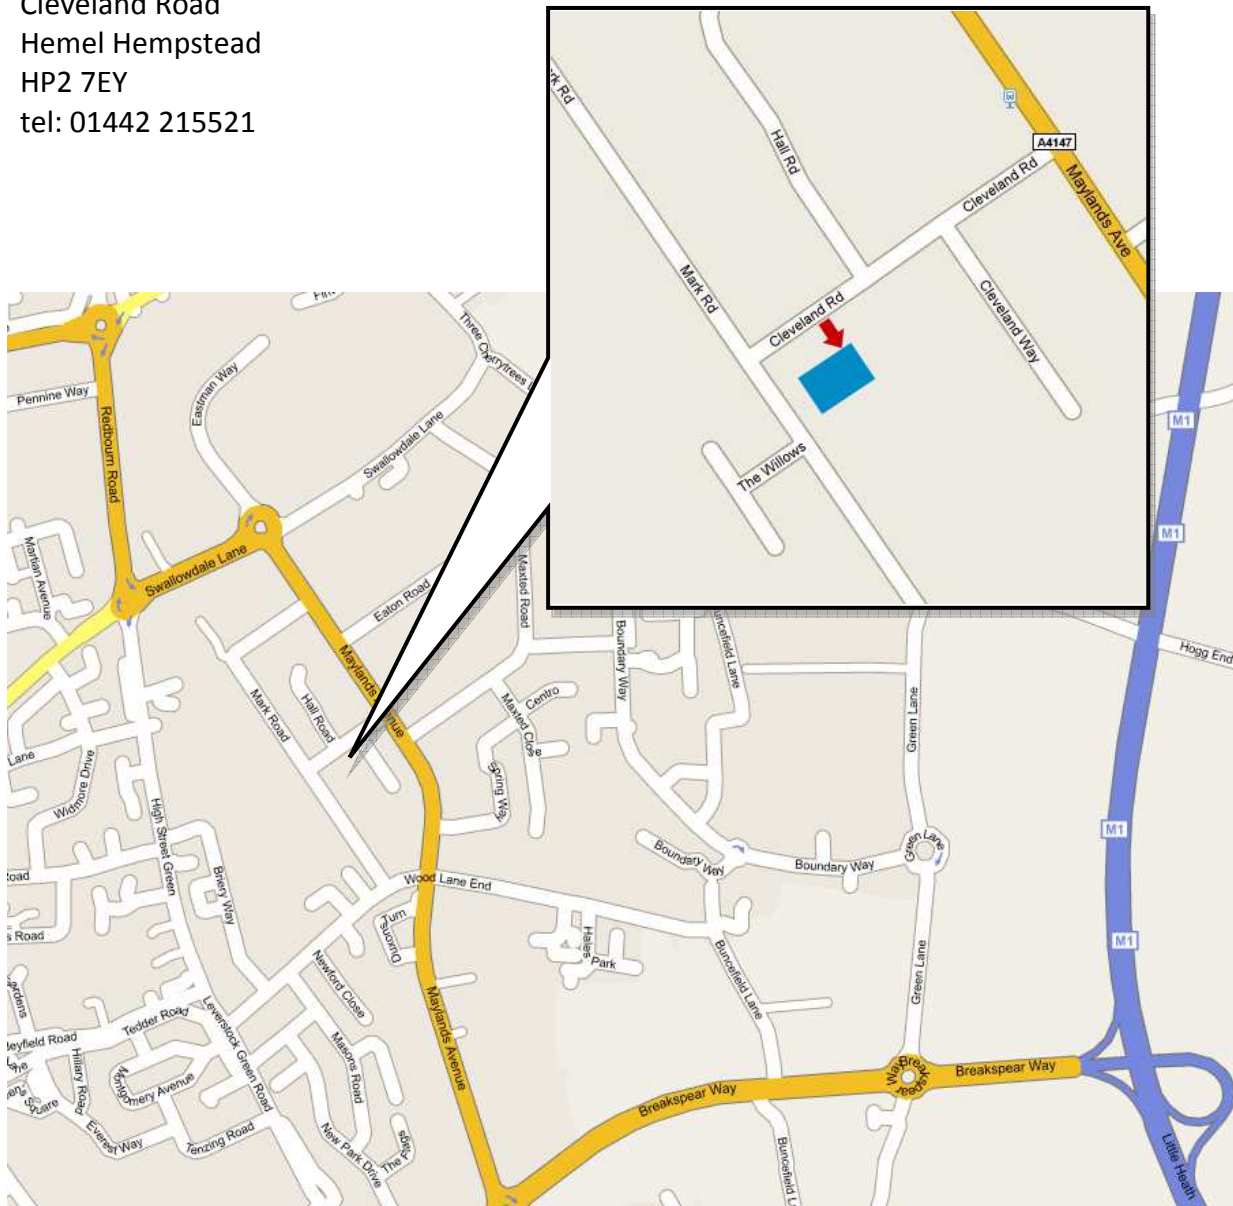

The Morrisby Organisation

Focus 31 North
Cleveland Road
Hemel Hempstead
HP2 7EY
tel: 01442 215521

**By car:**

From M1, take the A414 exit (junction 8) to Hemel Hempstead, continue on Breakspear Way. At the second roundabout, take the 3rd exit onto Maylands Avenue (A4147). Continue for two thirds of a mile crossing through two sets of traffic lights. 100 meters after the second set, and opposite a very large, blue warehouse, turn left onto Cleveland Road. You will find us on the left, the last building before you reach the T-junction at the end of the road.

From A41, take the A414 exit to Hemel Hempstead, continue on Two Waters Road. At the roundabout take the 3rd exit onto A414 (St Albans Road). Continue along St Albans Road (A414), at 3rd roundabout take the 1st exit onto Maylands Avenue (A4147). Turn left onto Cleveland Road. You will find us on the left, the last building before you reach the end of the road.